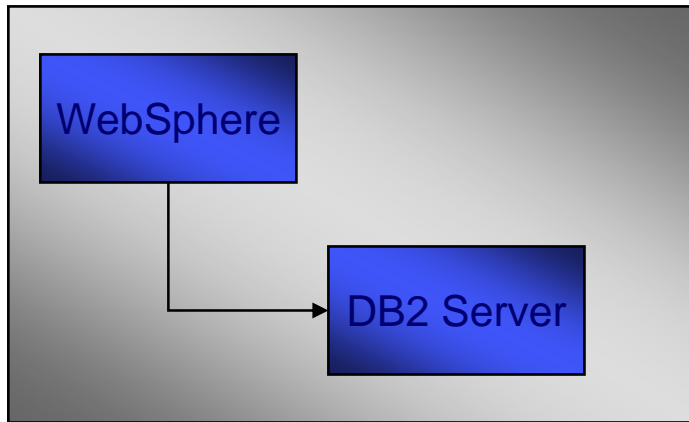

Expand Your Instant Messaging World With the Sametime Gateway

Chris Miller
Connectria

Sametime Gateway Architecture (from IBM TechTalk)

Deployment Options – Single Server

Single Server

- WebSphere / DB2 Server on the same machine

Split install

- WebSphere / DB2 Client on one machine
- DB2 server on a remote machine

Deployment Options – Clustered Options

Sametime Gateway Deployment Configurations

- **WebSphere Clustered Configuration**
 - ◆ High Availability