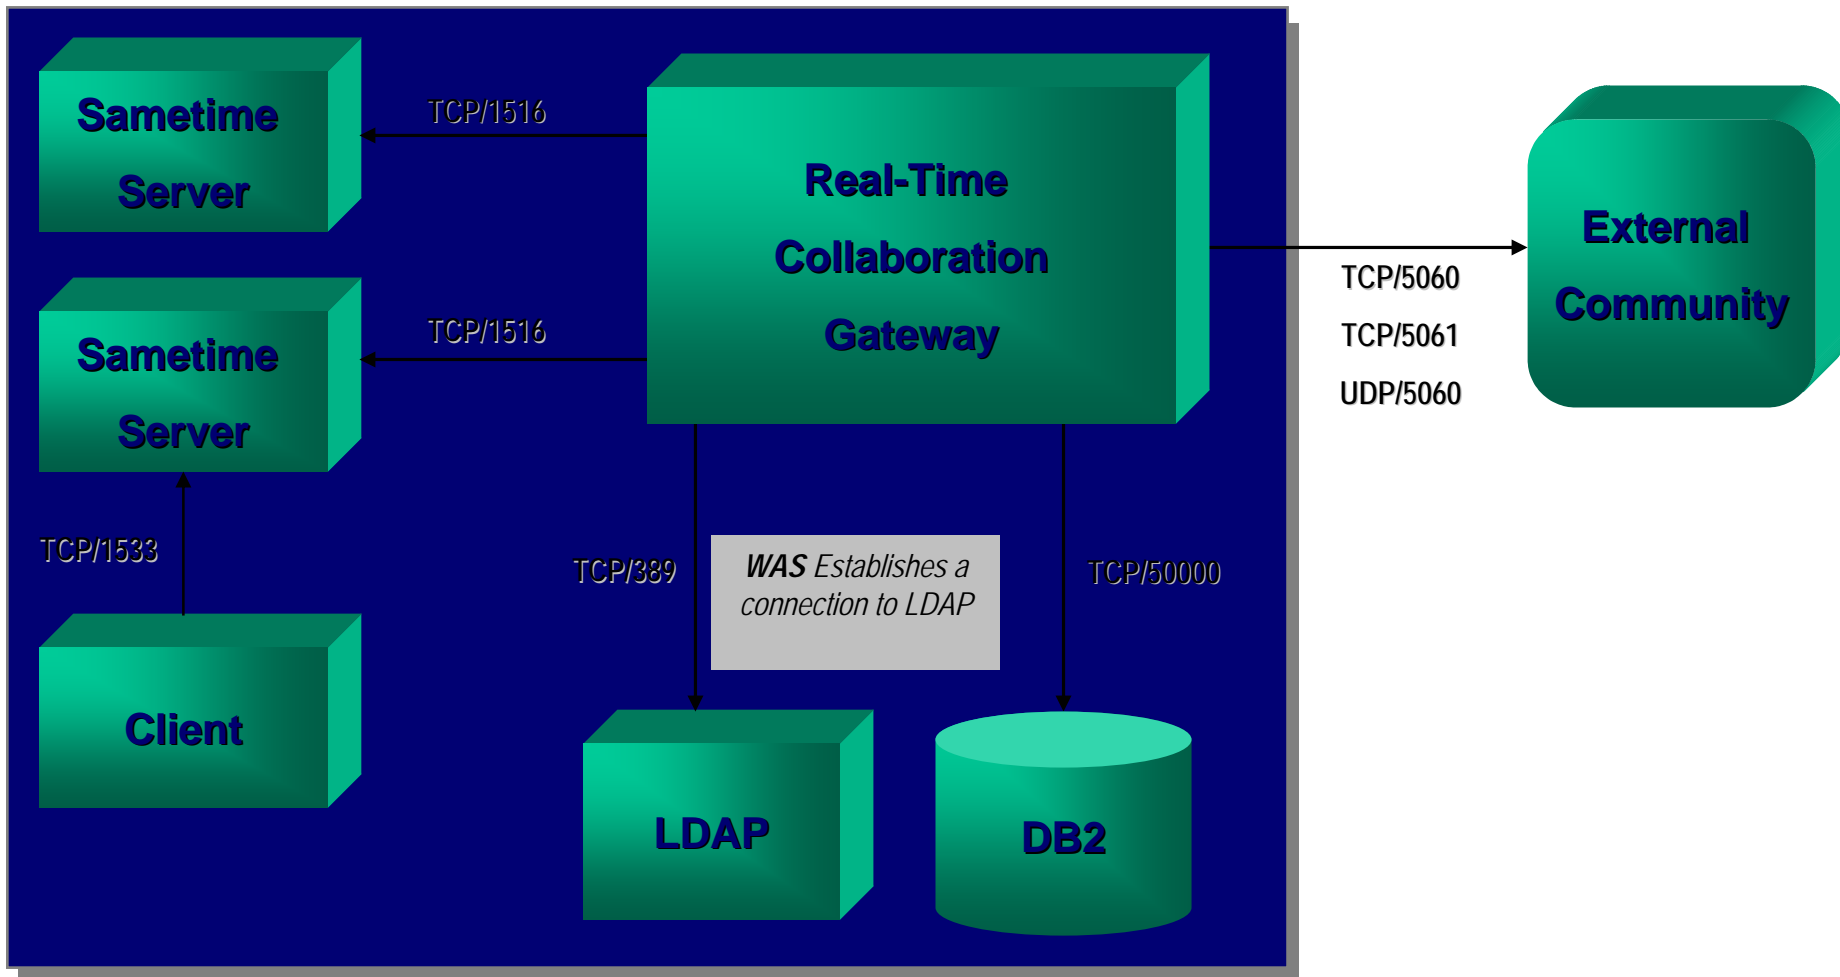

Expand Your Instant Messaging World With the Sametime Gateway

Chris Miller
Connectria

Sametime Gateway Architecture (from IBM TechTalk)

Deployment Options – Single Server

Single Server

- WebSphere / DB2 Server on the same machine

Split install

- WebSphere / DB2 Client on one machine
- DB2 server on a remote machine

Deployment Options – Clustered Options

Sametime Gateway Deployment Configurations

- **WebSphere Clustered Configuration**
 - ◆ High Availability

Where We Stand At This Point In the Install

Sametime Gateway

Where We Stand in the Install Process Now

Your Turn!

How to contact me:

Chris Miller

IdoNotes@netscape.net

Blogging at *http://www.IdoNotes.com*