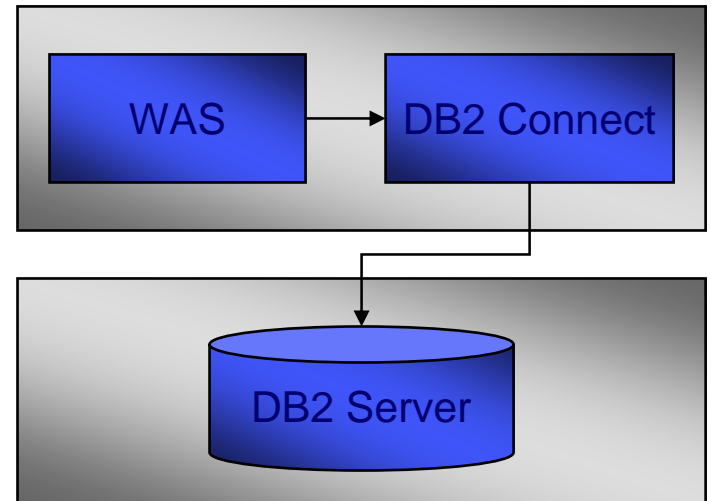

Expand Your Instant Messaging World With the Sametime Gateway

Chris Miller
Connectria

Sametime Gateway Architecture (from IBM TechTalk)

Deployment Options – Single Server

Single Server

- WebSphere / DB2 Server on the same machine

Split install

- WebSphere / DB2 Client on one machine
- DB2 server on a remote machine

Deployment Options – Clustered Options

Sametime Gateway Deployment Configurations

- **WebSphere Clustered Configuration**
 - ◆ High Availability