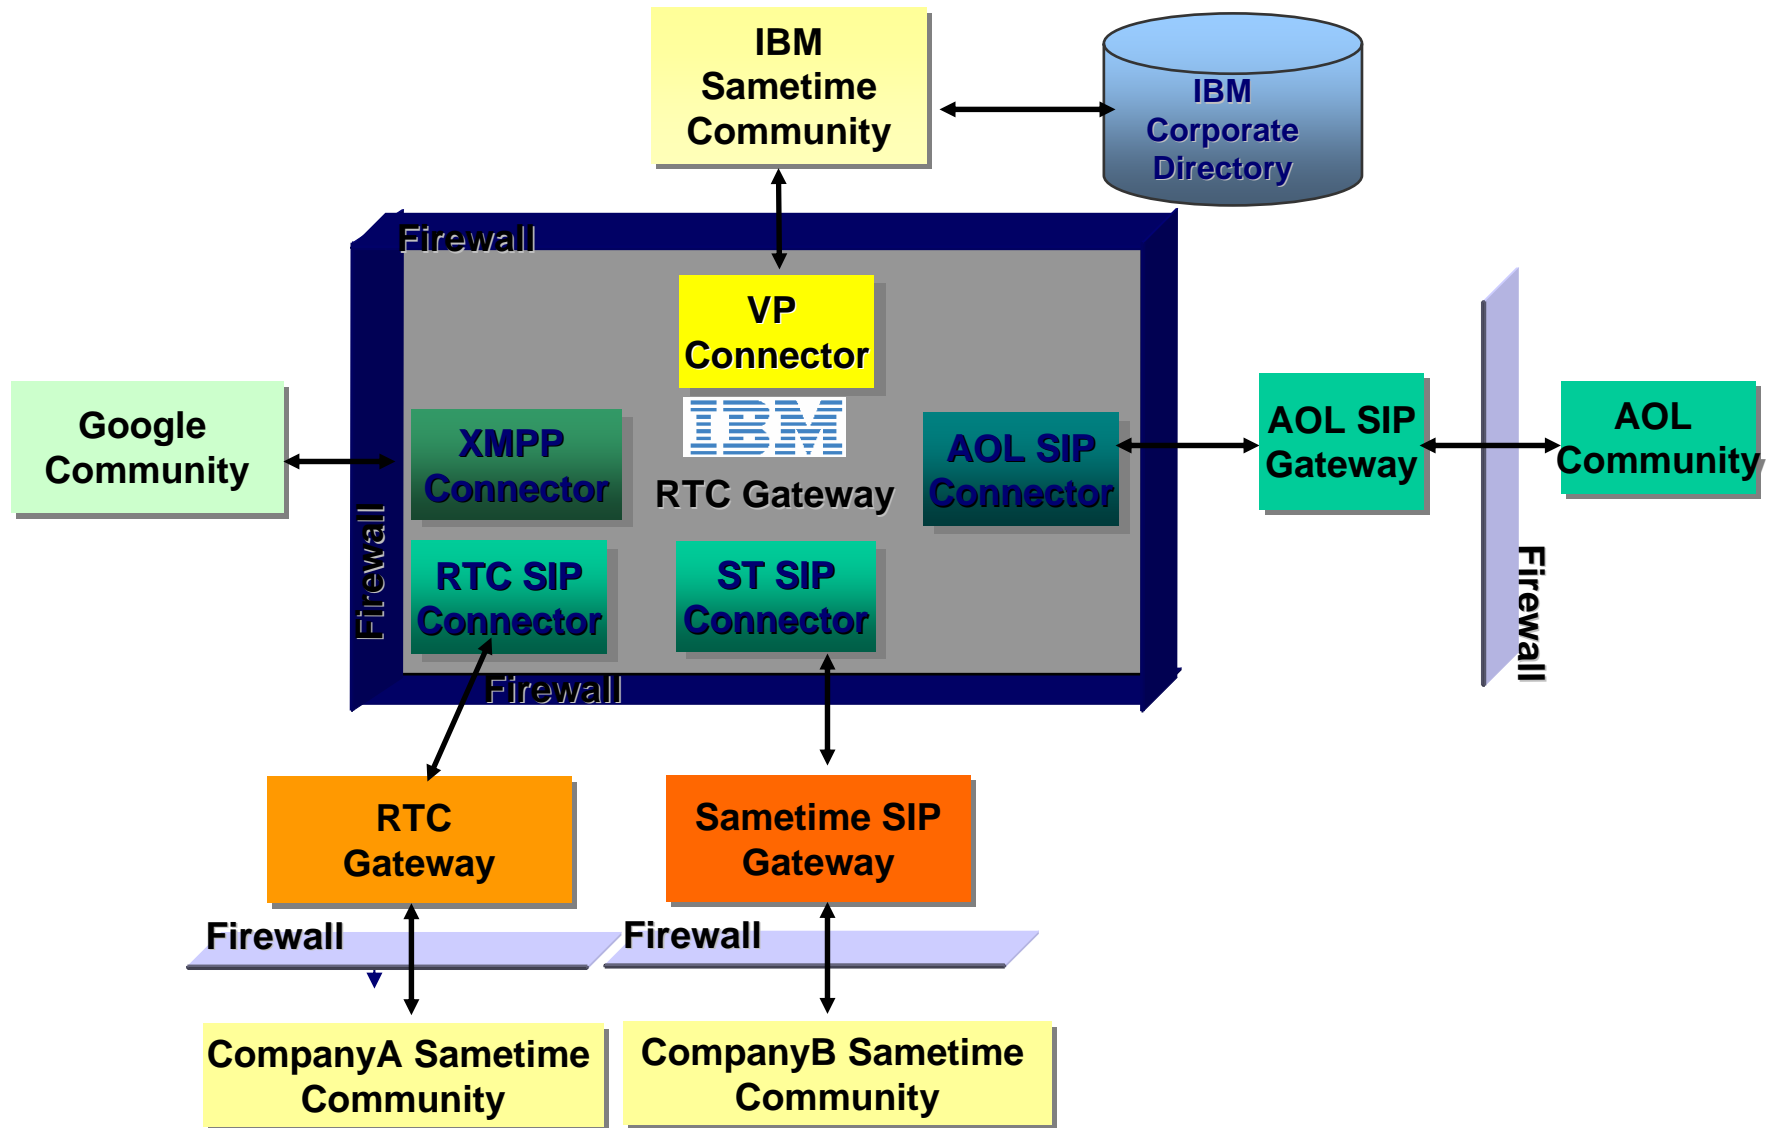

Where We Stand in the Install Process Now