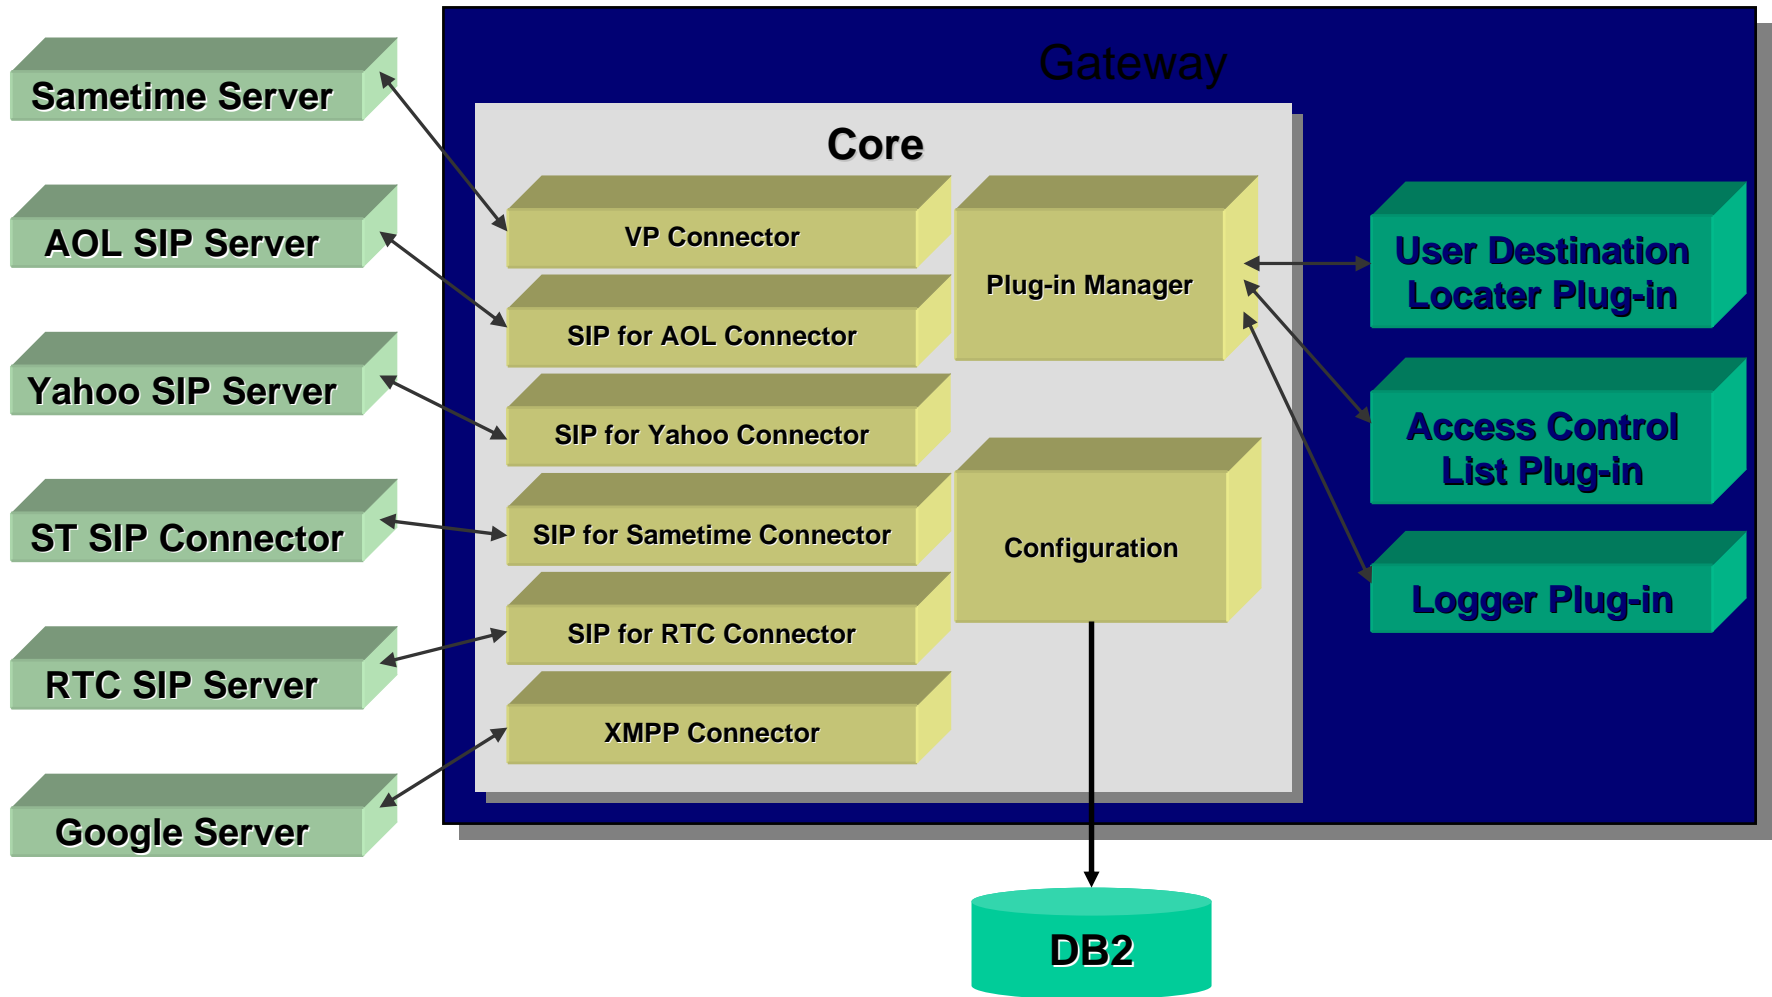

Expand Your Instant Messaging World With the Sametime Gateway

Chris Miller
Connectria

Sametime Gateway Architecture (from IBM TechTalk)

Deployment Options – Single Server

Single Server

- WebSphere / DB2 Server on the same machine

Split install

- WebSphere / DB2 Client on one machine
- DB2 server on a remote machine

Deployment Options – Clustered Options

Sametime Gateway Deployment Configurations

- **WebSphere Clustered Configuration**
 - ◆ High Availability