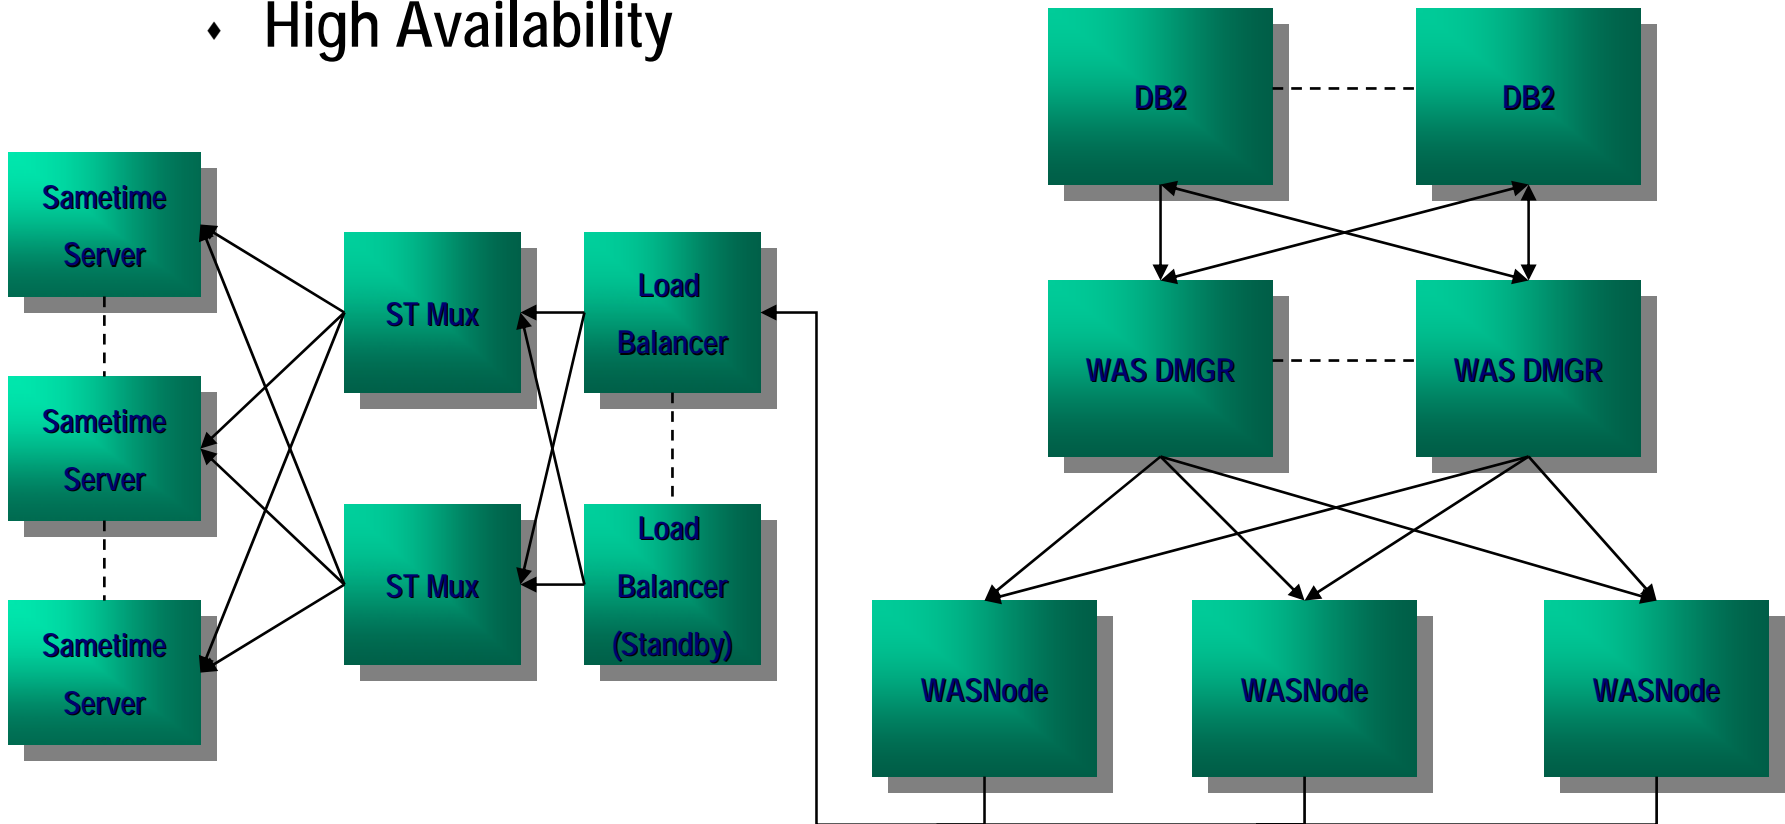

Expand Your Instant Messaging World With the Sametime Gateway

Chris Miller
Connectria

Sametime Gateway Architecture (from IBM TechTalk)

Deployment Options – Single Server

Single Server

- WebSphere / DB2 Server on the same machine

Split install

- WebSphere / DB2 Client on one machine
- DB2 server on a remote machine

Deployment Options – Clustered Options

Sametime Gateway Deployment Configurations

- **WebSphere Clustered Configuration**
 - ◆ High Availability